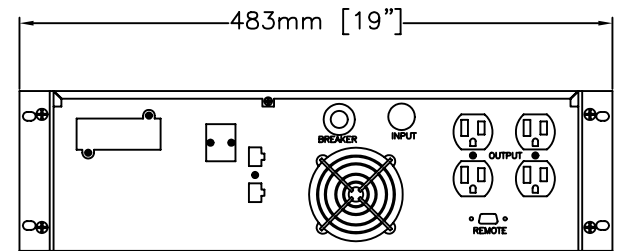

SIDE VIEW

FRONT VIEW

REAR VIEW

TOP VIEW

Always On UPS Systems Inc.		Kelowna B.C. alwayson.com PH:877-259-2976
1.5KVA-2KVA LR RACKMOUNT UPS DIMENSION		Reproduction and/or use without express permission is prohibited by law.
FILE: 1500VA-2KVA LR DIMENSION	VERSION: 1.0	DRAWN BY: HL
DATE: 080616	PROJECT: L SERIES	DESIGNED BY: AA