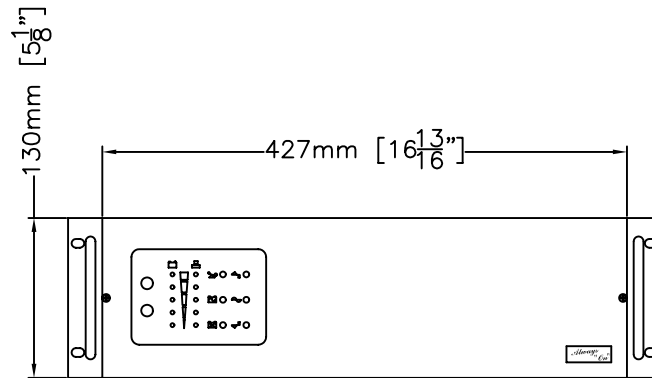

SIDE VIEW

FRONT VIEW

REAR VIEW

TOP VIEW

Always On UPS Systems Inc.		Kelowna B.C. alwayson.com PH:877-259-2976
1.5KVA-2KVA LR RACKMOUNT UPS DIMENSION		Reproduction and/or use without express permission is prohibited by law.
FILE: 1500VA-2KVA LR DIMENSION	VERSION: 1.0	DRAWN BY: HL
DATE: 080616	PROJECT: L SERIES	DESIGNED BY: AA