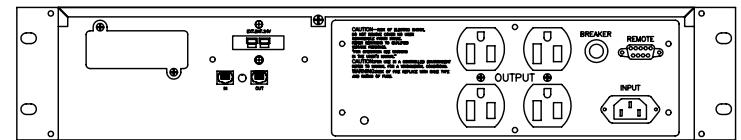

FRONT VIEW

REAR VIEW

TOP VIEW

<b>Always On UPS Systems Inc.</b>		Kelowna B.C. alwayson.com PH:877-259-2976
800VA-1KVA LR RACKMOUNT UPS DIMENSION		Reproduction and/or use without express permission is prohibited by law.
FILE: 800VA-1KVA LR UPS DIMENSION	VERSION: 1.0	DRAWN BY: HL
DATE: 080616	PROJECT: L SERIES	DESIGNED BY: AA