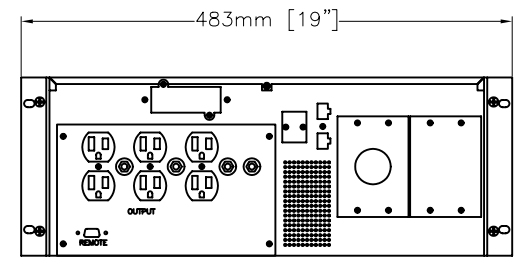

FRONT VIEW

SIDE VIEW

REAR VIEW

TOP VIEW

Always On UPS Systems Inc.		Kelowna B.C. alwayson.com PH:877-259-2976
GES-302LR RACKMOUNT UPS DIMENSION		Reproduction and/or use without express permission is prohibited by law.
FILE: GES-302LR DIMENSION	VERSION: 1.0	DRAWN BY: HL
DATE: 080616	PROJECT: L SERIES	DESIGNED BY: AA