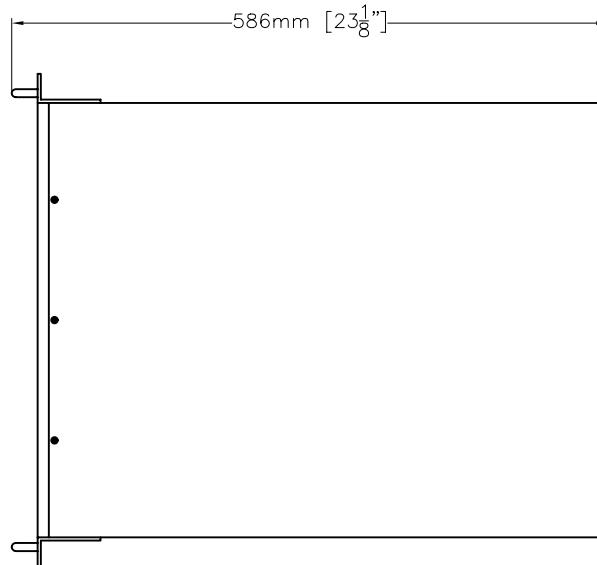

FRONT VIEW

SIDE VIEW

REAR VIEW

TOP VIEW

Always On UPS Systems Inc.		Kelowna B.C. alwayson.com PH:877-259-2976
GES-302LR RACKMOUNT UPS DIMENSION		Reproduction and/or use without express permission is prohibited by law.
FILE: GES-302LR DIMENSION	VERSION: 1.0	DRAWN BY: HL
DATE: 080616	PROJECT: L SERIES	DESIGNED BY: AA