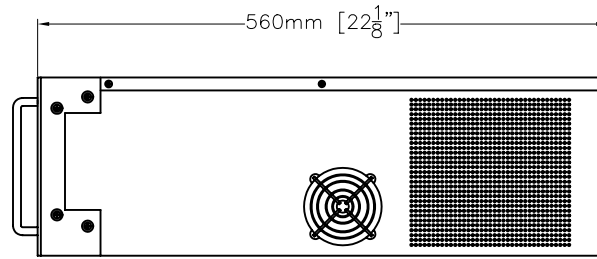

FRONT VIEW

SIDE VIEW

REAR VIEW

TOP VIEW

Always On UPS Systems Inc.		Kelowna B.C. alwayson.com PH:877-259-2976
GES-302LR RACKMOUNT UPS DIMENSION		Reproduction and/or use without express permission is prohibited by law.
FILE: GES-302LR DIMENSION	VERSION: 1.0	DRAWN BY: HL
DATE: 080616	PROJECT: L SERIES	DESIGNED BY: AA