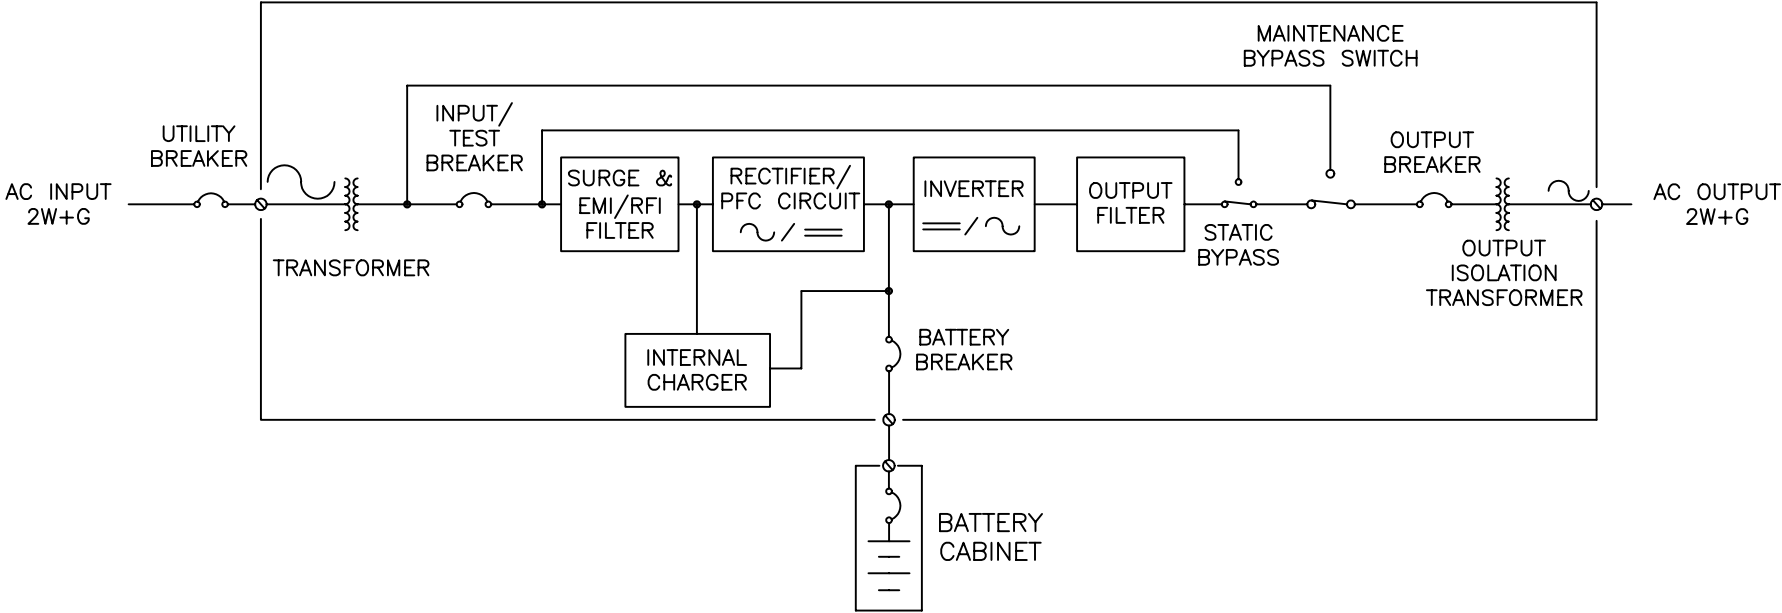

EMERGENCY LIGHTING INVERTER

Always On UPS Systems Inc.		Kelowna B.C. alwayson.com PH:877-259-2976
AURORA ELI SINGLE LINE		Reproduction and/or use without express permission is prohibited by law.
FILE: AURORA ELI SINGLE LINE	VERSION: 1.0	DRAWN BY: HL
DATE: 090619	PROJECT: AURORA	DESIGNED BY: AA